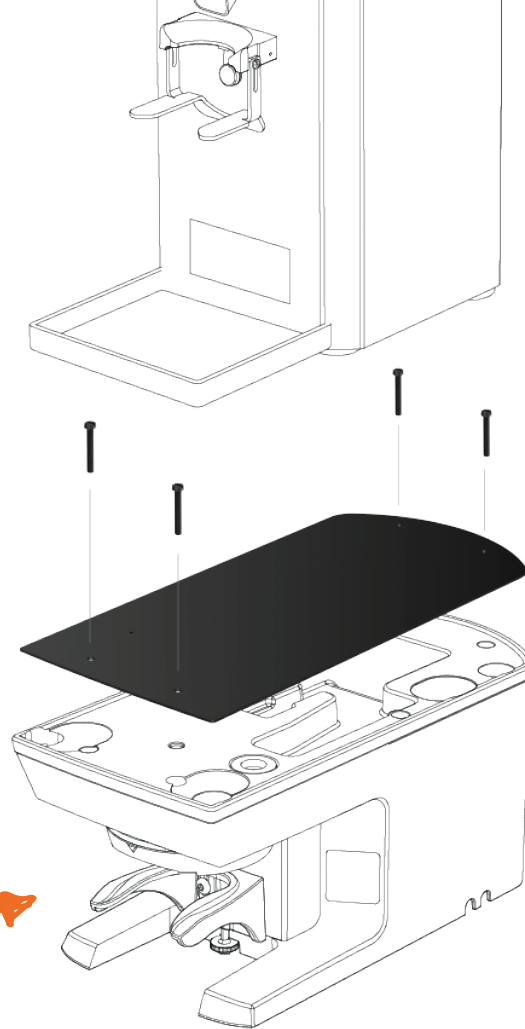

M2- UNIPLATE

COMBINE **PUQPRESS M2**
WITH EVEN MORE GRINDERS.

puq[®]
PRESS

precision
coffee
tamper

WHAT'S UP?

PUQPRESS M2 UNDERNEATH YOUR GRINDER

THE M2-UNIPLATE
ENABLES THE
PERFECT SET-UP
FOR YOUR GRINDER,
WITHOUT THE NEED
FOR EXTRA COUNTER-
SPACE.

PUQPRESS M2

M2-UNIPLATE

Net weight:
0.96 kg

Dimensions (DxWxH):
36.8 x 17 x 0.2 cm

Available colours:
Black, White

WHAT'S NEW?

MATCHING PUQ WITH MORE THAN ONE GRINDER

> GRINDER COMPATIBILITY