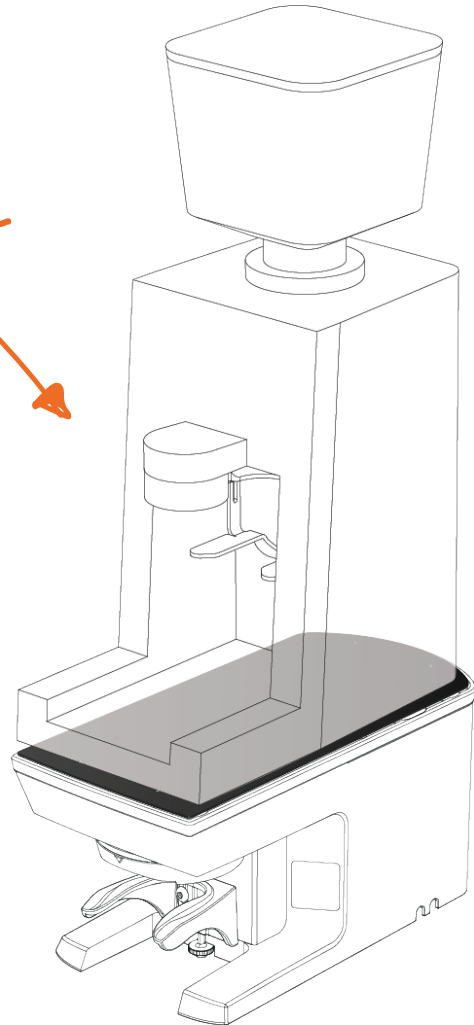

WHAT'S NEW?

MATCHING PUQ WITH MORE THAN ONE GRINDER

> GRINDER COMPATIBILITY

Successfully fitted with **Anfim, Markibar** and more.

> NO NEED FOR COUNTER-SPACE

Simply place your grinder on top of the **M2-UNIPLATE** and start serving **consistent coffees with ease**.

YOUR
GRINDER
HERE