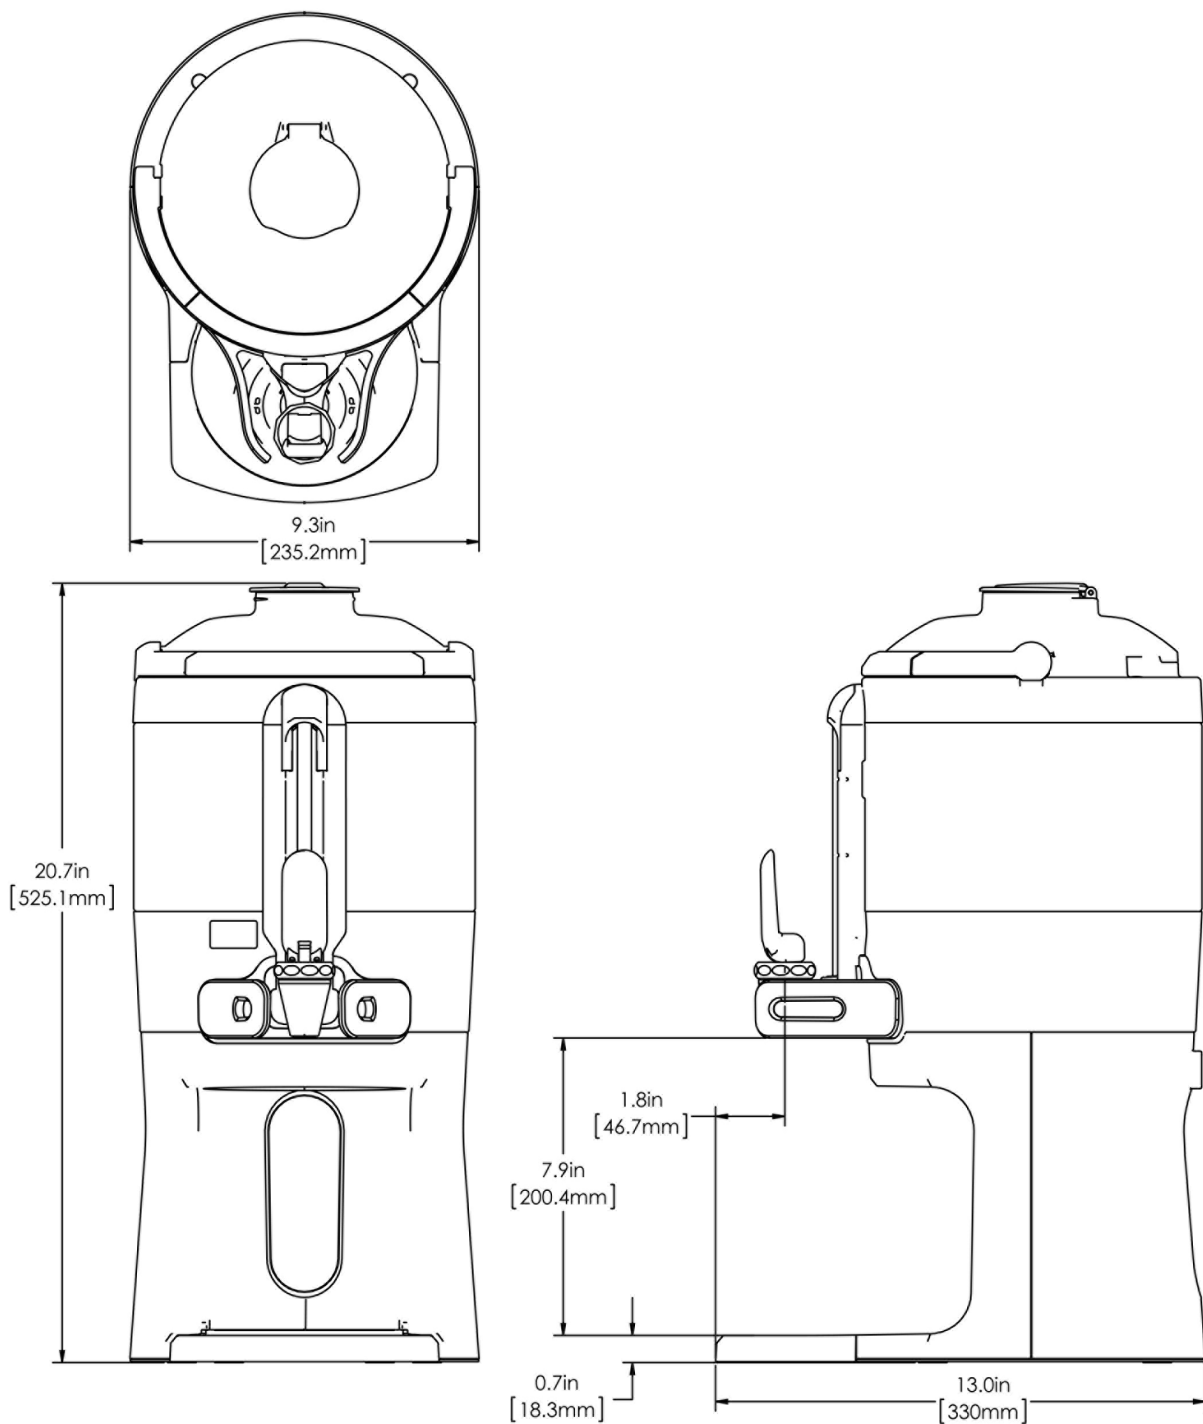

1Gal(3.8L) TF Srvr w/Base, MSG GEN3

Height: 20.7" Width: 9.3" Depth: 13.0"
(52.6cm) (23.6cm) (33.0cm)

- Vacuum insulated to keep coffee hot for hours
- Brew-through design with flip lid cover
- Soft-grip bail handle for easy transportation
- Self-locking stand allows for multiple brewing and serving options
- Large cup clearance allows for dispensing into cups, decanters and thermal carafes
- Integrated sight gauge assembly allows for easy cleaning
- Sturdy aluminum faucet guard keeps faucet area clean and protected
- Drip tray is easily removed for cleaning or to provide extra clearance for dispensing into pitchers
- Fast flow faucet
- Ideal for use with Twin or Single Infusion Series Brewers

Agency:

Specifications

Product #: 44000.0200

Lid Color: Black

Handle: Bail Handle

Liner: Stainless Steel

Dispense: Lever Action

Additional Features

Last Updated:
11/25/2024

	Unit			Shipping				
	Height	Width	Depth	Height	Width	Depth	Weight	Volume
English	20.7 in.	9.3 in.	13.0 in.	15.3 in.	11.9 in.	25.2 in.	13.950 lbs	2.654 ft ³
Metric	52.6 cm	23.6 cm	33.0 cm	38.7 cm	30.3 cm	64.0 cm	6.328 kgs	0.075 m ³