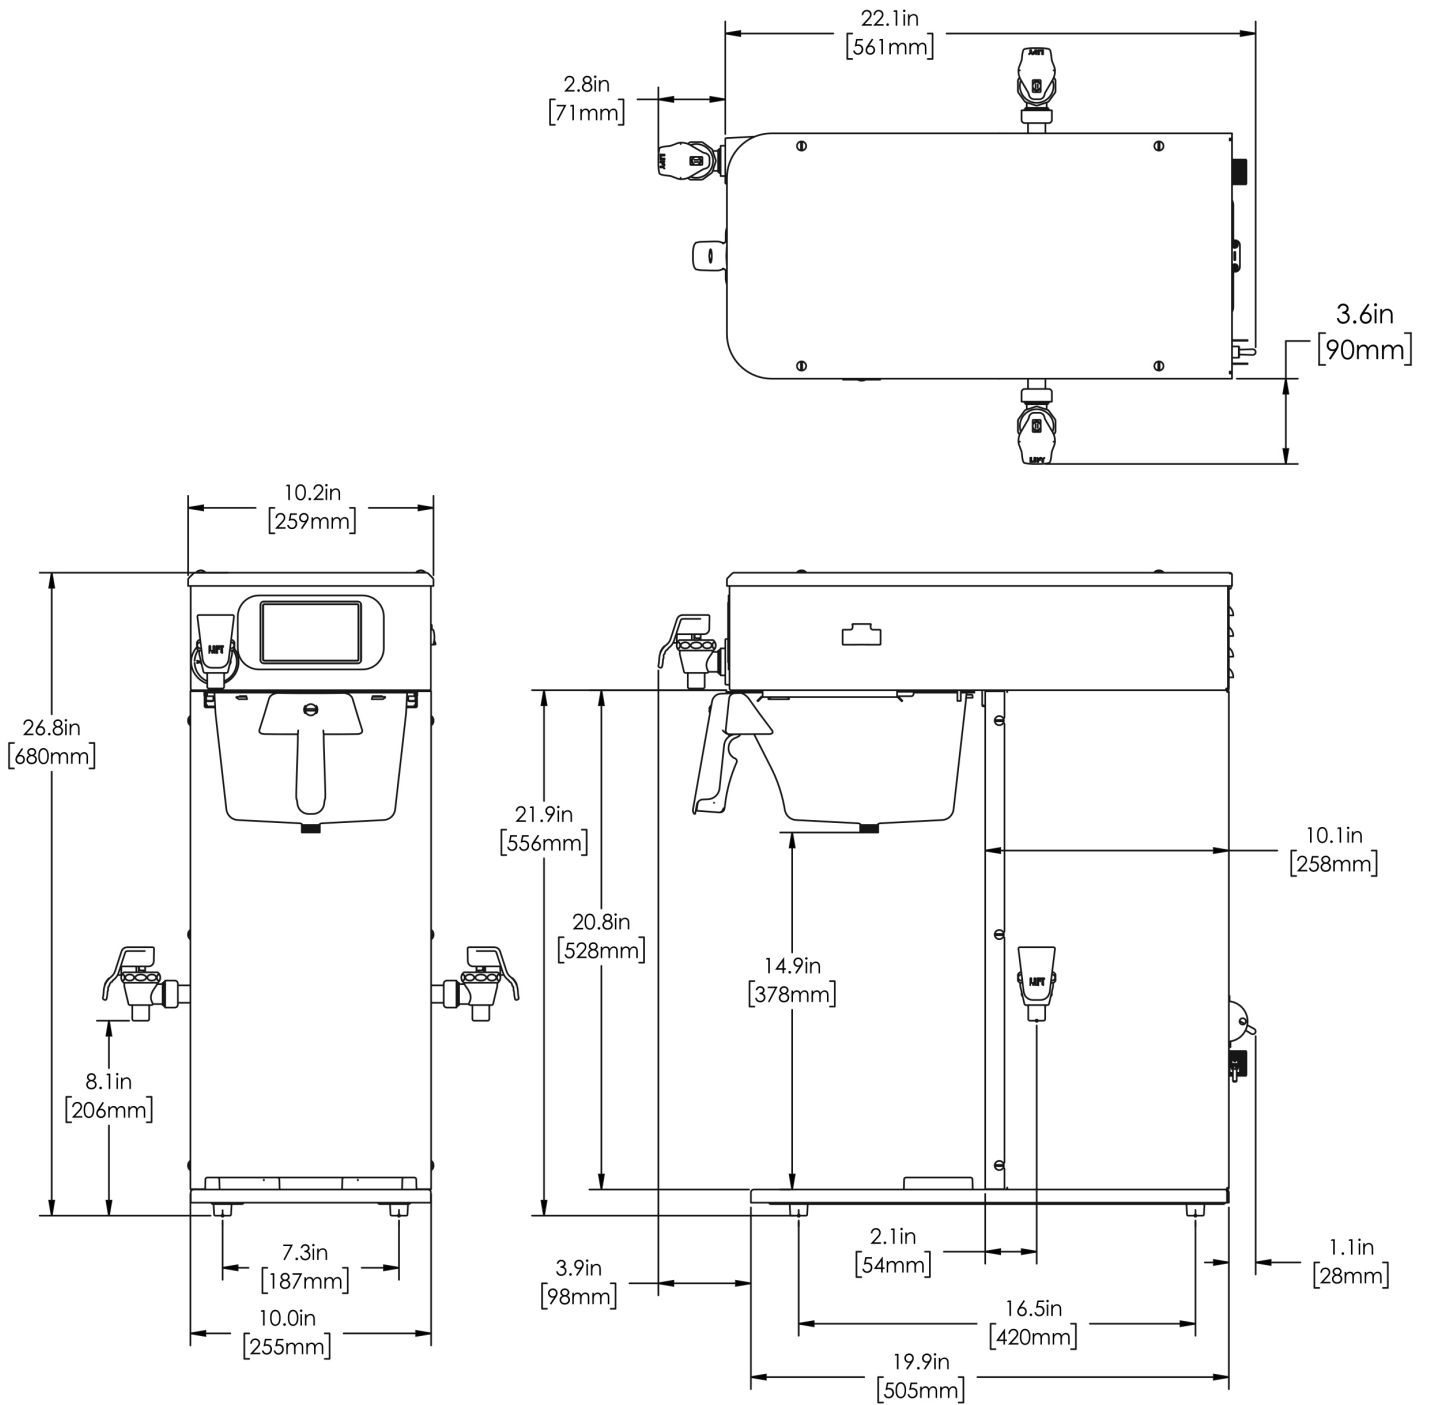

Last Updated:
05/07/2024

| | Unit | | | Shipping | | | | |
|---------|----------|----------|----------|----------|----------|----------|------------|-----------------------|
| | Height | Width | Depth | Height | Width | Depth | Weight | Volume |
| English | 26.8 in. | 10.2 in. | 22.1 in. | 34.9 in. | 13.3 in. | 27.4 in. | 53.710 lbs | 7.321 ft ³ |
| Metric | 68.1 cm | 25.9 cm | 56.1 cm | 88.6 cm | 33.7 cm | 69.5 cm | 24.363 kgs | 0.207 m ³ |